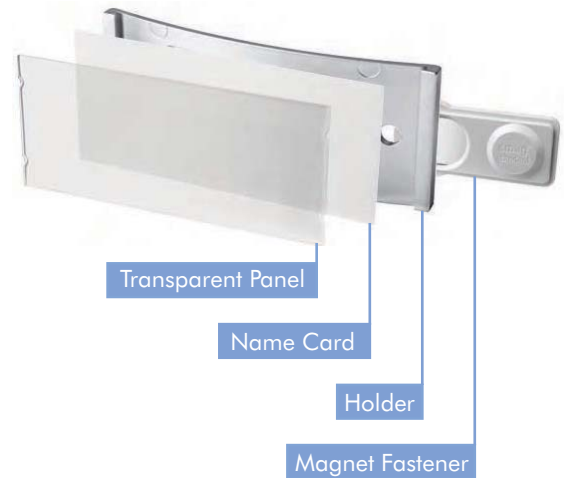

Vista Badge

Just name it

Curved Name Tag

- Practical, high quality name plate
- Elegant and presentable design
- Super strong magnet fastening
- Simple graphic updating

Vista System provides a complete solution for any signage project, from the parking lot signs, through the hallways' way-finding, directional and room signs, up to the name badges that the employees wear.

Vista Badge is an elegant, practical and high quality name plate. This product is designed to improve your communication with your clients - no matter which business sector you are in.

Vista Badge is a small, slightly curved sign, directly linked to the winning design of Vista System's entire way-finding system. It can be attached to any garment. The acrylic insert is held together through 2 side channels, which allow an "open" look for the badge's top and bottom.

Components

Vista Badge, like any other Vista product, is composed of separate materials, joined together to create one final, complete product:

- A frame joining the graphic contents - galvanized plastic with a matte metallic finish.
- An insert for the personal printing of the badge content.
- A highly transparent panel made of scratch-resistant acrylic glass.
- A very powerful magnet back clip, to hold the badge onto the garment.

The Vista Badge size was not a random choice. It is big enough to support the required information at a short glance, yet compact enough to be comfortable rather than cumbersome.

Back view of Vista Badge: